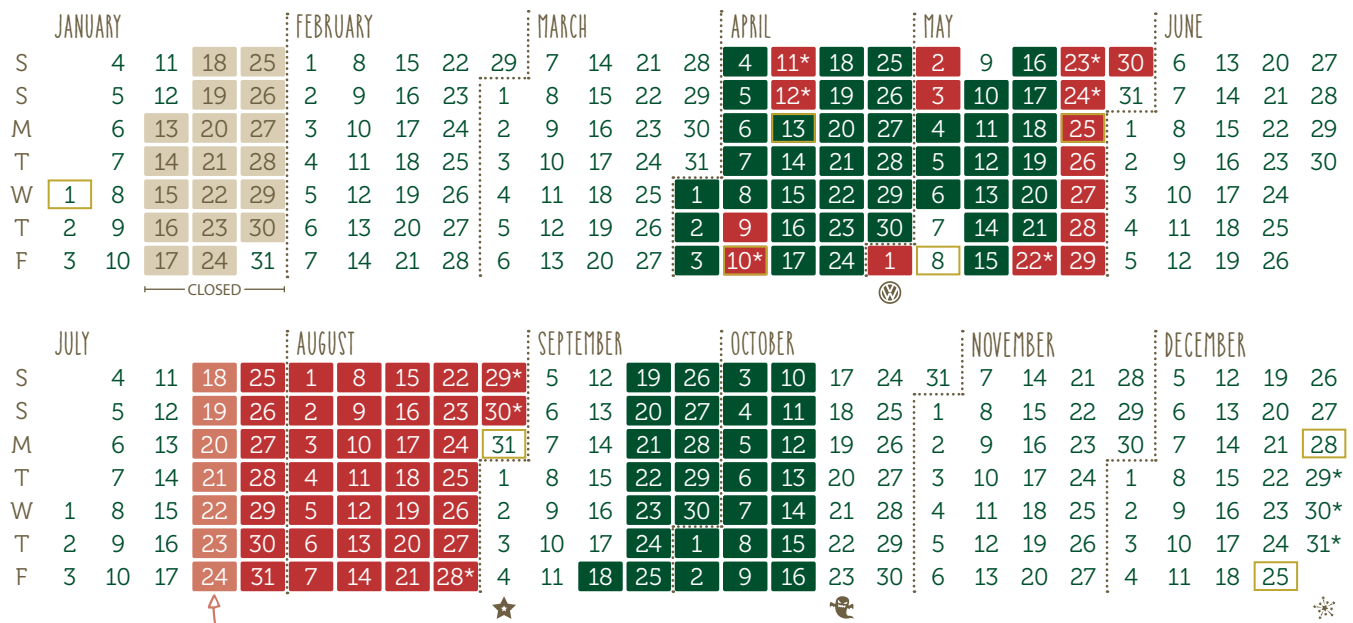

stowford FARM MEADOWS

TARIFF 2020

PITCH TYPE	1st Apr - 8th Apr 13th Apr - 30th Apr 4th May - 6th May 10th May - 21st May 18th Sep - 16th Oct	1st Jan - 12th Jan 31st Jan - 31st Mar 7th May - 9th May 31st May - 17th July 31st Aug - 17th Sep 17th Oct - 31st Dec	9th Apr - 12th Apr 1st May - 3rd May 22nd May - 30th May 18th Jul - 30th Aug
	LOW SEASON	MID SEASON	PEAK SEASON
	£	£	£
Grass Pitch + 2 People	£16.50	£21.50	£34.00
Hardstanding Pitch + 2 People	£18.50	£23.50	£36.00
All Weather Pitch + 2 People (inc. tap and drainage)	£22.50	£27.50	£40.00

All the above nightly fees include caravan, motorhome or tent, awning/annexe*, and an extra car or gazebo (but not both).
*Please note: We do not allow the use of a plastic groundsheet in awnings. No awnings are to be used on site from 15th November – 14th March.

EXTRAS	LOW SEASON	MID SEASON	PEAK SEASON
Extra Person: 0-4 years	FREE	FREE	FREE
Extra Person: 5-12 years	£1.00	£2.00	£4.00
Extra Person: 13 years or above	£1.00	£3.00	£6.00
Dog	£2.00	£2.50	£3.00
Tow On to Pitch	£6.00	£6.00	£8.00/£9.00 (fri-sun)
Tow Off from Pitch	£6.00	£6.00	£8.00/£9.00 (fri-sun)
Late Stay until 4pm <small>May not be available - check at Reception on departure day</small>	£4.00	£4.00	£7.50

20% OFF
THESE PEAK SEASON DATES

* There is a **minimum 3 night booking requirement** for stays during Bank Holiday weekends.

Touring site closed between 13th January & 30th January 2020

■ Peak Season
 Mid Season
 ■ Low Season
 ■ CLOSED
 Bank Holiday
 Stowford Events